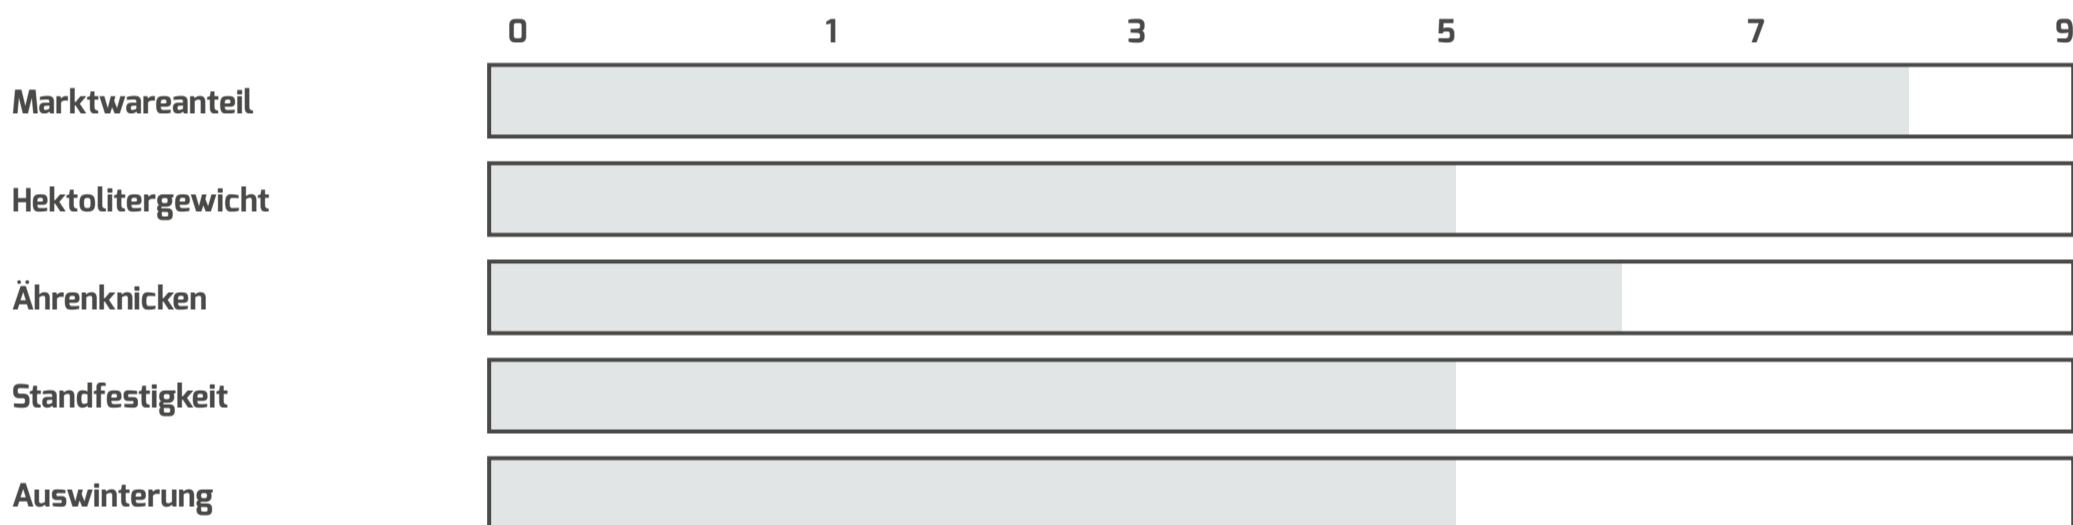

GEEIGNETE VORFRUCHT

BESONDERE STANDORTEIGNUNG

AUSSAATZEITRAUM

VERMARKTUNGSINDEX

BSA-NOTEN Auszug

	1	2	3	4	5	6	7	8	9	
Ertrag	[filled]	[filled]	[filled]	[filled]	[filled]	[filled]	[filled]	[filled]	[filled]	9 9
Reife	[filled]	[filled]	[filled]	[filled]	[filled]	[grey]	[grey]	[grey]	[grey]	5
Mehltau	[filled]	[filled]	[filled]	[filled]	[filled]	[grey]	[grey]	[grey]	[grey]	5
Netzflecken	[filled]	[filled]	[filled]	[filled]	[grey]	[grey]	[grey]	[grey]	[grey]	4
Rhynchosporium	[filled]	[filled]	[filled]	[filled]	[grey]	[grey]	[grey]	[grey]	[grey]	4
Zwergrost	[filled]	[filled]	[filled]	[filled]	[filled]	[grey]	[grey]	[grey]	[grey]	5